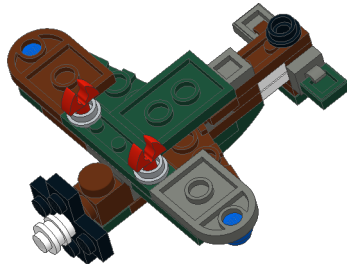

6 1x, 1x, 1x, 1x, 1x

1 **2**

7 1x, 1x, 1x, 1x, 1x

8 1x, 1x, 1x, 1x, 1x, 1x

9 4x, 1x, 1x, 1x, 1x

10 2x, 1x

1 **2** **3**

11

12

SUBSTITUTE: 
Brickarms monopods
for all red bar clips.

13

Cut hose to 1/4"

SPITFIRE PARTS LIST:

Part #	Color	Quantity	Description
85861	Black	1	Plate 1 x 1 Round with Open Stud
15397	Black	1	Plate 3 x 3 Cross
76263	Black	1	Technic Flex-System Hose 3L - cut to 1/4"
20482	Black	2	Tile 1 x 1 Round with Pin and Pin Hole
6141	Blue	2	Plate 1 x 1 Round
4070	Dark Bluish Gray	1	Brick 1 x 1 with Headlight
3024	Dark Bluish Gray	2	Plate 1 x 1
15573	Dark Bluish Gray	2	Plate 1 x 2 with Groove with 1 Centre Stud, without Understud
3623	Dark Bluish Gray	1	Plate 1 x 3
3176	Dark Bluish Gray	1	Plate 3 x 2 with Hole
15712	Dark Bluish Gray	1	Tile 1 x 1 with Clip (Thick C-Clip)
3070b	Dark Bluish Gray	1	Tile 1 x 1 with Groove
3024	Dark Green	1	Plate 1 x 1
3023	Dark Green	1	Plate 1 x 2
3710	Dark Green	1	Plate 1 x 4
3021	Dark Green	1	Plate 2 x 3
11477	Dark Green	1	Slope Brick Curved 2 x 1
3070b	Dark Green	4	Tile 1 x 1 with Groove
63864	Dark Green	1	Tile 1 x 3 with Groove
41770	Dark Green	1	Wing 2 x 4 Left
85861	Light Bluish Gray	2	Plate 1 x 1 Round with Open Stud
	Gunmetal	2	Brickams monopods
47905	Reddish Brown	2	Brick 1 x 1 with Studs on Two Opposite Sides
3024	Reddish Brown	2	Plate 1 x 1
6141	Reddish Brown	1	Plate 1 x 1 Round
3023	Reddish Brown	1	Plate 1 x 2
15573	Reddish Brown	1	Plate 1 x 2 with Groove with 1 Centre Stud, without Understud
3710	Reddish Brown	1	Plate 1 x 4
3176	Reddish Brown	1	Plate 3 x 2 with Hole
98138	Reddish Brown	1	Tile 1 x 1 Round with Groove
15712	Reddish Brown	1	Tile 1 x 1 with Clip (Thick C-Clip)
3069b	Reddish Brown	2	Tile 1 x 2 with Groove
41769	Reddish Brown	1	Wing 2 x 4 Right
3024	Trans Clear	1	Plate 1 x 1
3070b	Trans Clear	1	Tile 1 x 1 with Groove
3024	White	1	Plate 1 x 1
6141	White	2	Plate 1 x 1 Round
3070b	White	1	Tile 1 x 1 with Groove