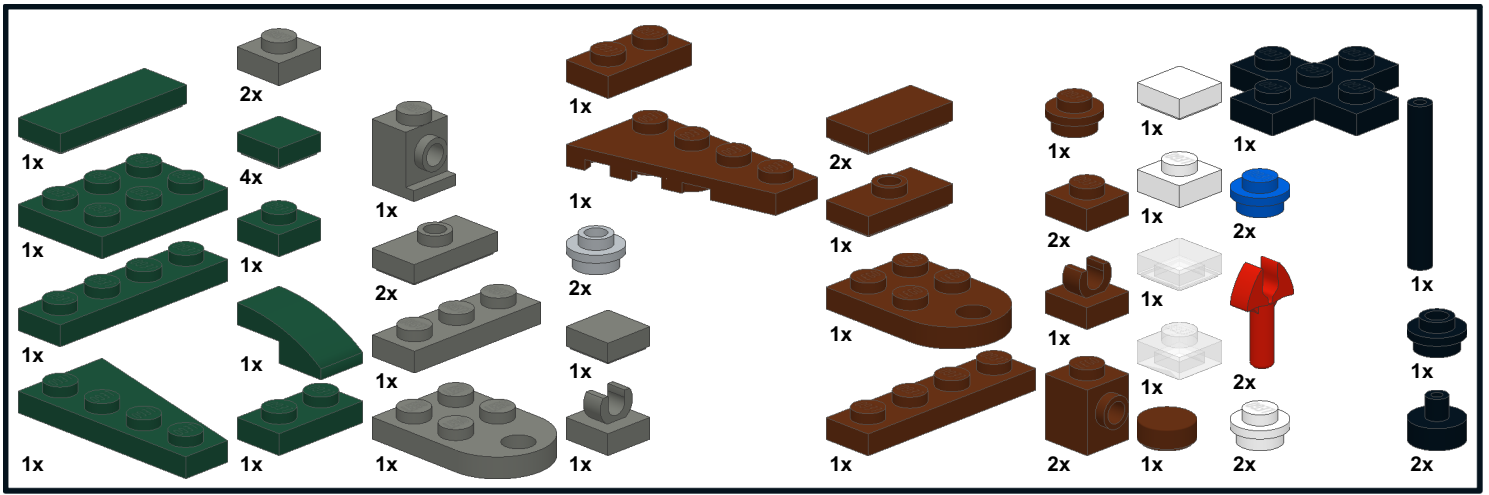

12

SUBSTITUTE: 
Brickarms monopods
for all red bar clips.

13

Cut hose to 1/4"

SPITFIRE PARTS LIST:

Part #	Color	Quantity	Description
85861	Black	1	Plate 1 x 1 Round with Open Stud
15397	Black	1	Plate 3 x 3 Cross
76263	Black	1	Technic Flex-System Hose 3L - cut to 1/4"
20482	Black	2	Tile 1 x 1 Round with Pin and Pin Hole
6141	Blue	2	Plate 1 x 1 Round
4070	Dark Bluish Gray	1	Brick 1 x 1 with Headlight
3024	Dark Bluish Gray	2	Plate 1 x 1
15573	Dark Bluish Gray	2	Plate 1 x 2 with Groove with 1 Centre Stud, without Understud
3623	Dark Bluish Gray	1	Plate 1 x 3
3176	Dark Bluish Gray	1	Plate 3 x 2 with Hole
15712	Dark Bluish Gray	1	Tile 1 x 1 with Clip (Thick C-Clip)
3070b	Dark Bluish Gray	1	Tile 1 x 1 with Groove
3024	Dark Green	1	Plate 1 x 1
3023	Dark Green	1	Plate 1 x 2
3710	Dark Green	1	Plate 1 x 4
3021	Dark Green	1	Plate 2 x 3
11477	Dark Green	1	Slope Brick Curved 2 x 1
3070b	Dark Green	4	Tile 1 x 1 with Groove
63864	Dark Green	1	Tile 1 x 3 with Groove
41770	Dark Green	1	Wing 2 x 4 Left
85861	Light Bluish Gray	2	Plate 1 x 1 Round with Open Stud
	Gunmetal	2	Brickams monopods
47905	Reddish Brown	2	Brick 1 x 1 with Studs on Two Opposite Sides
3024	Reddish Brown	2	Plate 1 x 1
6141	Reddish Brown	1	Plate 1 x 1 Round
3023	Reddish Brown	1	Plate 1 x 2
15573	Reddish Brown	1	Plate 1 x 2 with Groove with 1 Centre Stud, without Understud
3710	Reddish Brown	1	Plate 1 x 4
3176	Reddish Brown	1	Plate 3 x 2 with Hole
98138	Reddish Brown	1	Tile 1 x 1 Round with Groove
15712	Reddish Brown	1	Tile 1 x 1 with Clip (Thick C-Clip)
3069b	Reddish Brown	2	Tile 1 x 2 with Groove
41769	Reddish Brown	1	Wing 2 x 4 Right
3024	Trans Clear	1	Plate 1 x 1
3070b	Trans Clear	1	Tile 1 x 1 with Groove
3024	White	1	Plate 1 x 1
6141	White	2	Plate 1 x 1 Round
3070b	White	1	Tile 1 x 1 with Groove

Total pieces required: 51