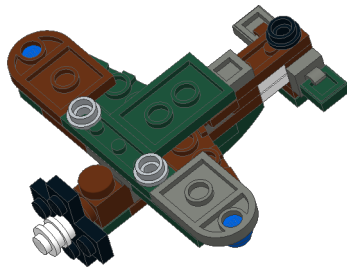

6 1x, 1x, 1x, 1x, 1x

1 **2**

7 1x, 1x, 1x, 1x, 1x

8 1x, 1x, 1x, 1x, 1x, 1x

9 4x, 1x, 1x, 1x, 1x

10 2x, 1x

1 **2** **3**

11

12

SUBSTITUTE: 
Brickarms monopods
for all red bar clips.

13

Cut hose to 1/4"

SPITFIRE PARTS LIST:

Part #	Color	Quantity	Description
85861	Black	1	Plate 1 x 1 Round with Open Stud
15397	Black	1	Plate 3 x 3 Cross
76263	Black	1	Technic Flex-System Hose 3L - cut to 1/4"
20482	Black	2	Tile 1 x 1 Round with Pin and Pin Hole
6141	Blue	2	Plate 1 x 1 Round
4070	Dark Bluish Gray	1	Brick 1 x 1 with Headlight
3024	Dark Bluish Gray	2	Plate 1 x 1
15573	Dark Bluish Gray	2	Plate 1 x 2 with Groove with 1 Centre Stud, without Understud
3623	Dark Bluish Gray	1	Plate 1 x 3
3176	Dark Bluish Gray	1	Plate 3 x 2 with Hole
15712	Dark Bluish Gray	1	Tile 1 x 1 with Clip (Thick C-Clip)
3070b	Dark Bluish Gray	1	Tile 1 x 1 with Groove
3024	Dark Green	1	Plate 1 x 1
3023	Dark Green	1	Plate 1 x 2
3710	Dark Green	1	Plate 1 x 4
3021	Dark Green	1	Plate 2 x 3
11477	Dark Green	1	Slope Brick Curved 2 x 1
3070b	Dark Green	4	Tile 1 x 1 with Groove
63864	Dark Green	1	Tile 1 x 3 with Groove
41770	Dark Green	1	Wing 2 x 4 Left
85861	Light Bluish Gray	2	Plate 1 x 1 Round with Open Stud
	Gunmetal	2	Brickams monopods
47905	Reddish Brown	2	Brick 1 x 1 with Studs on Two Opposite Sides
3024	Reddish Brown	2	Plate 1 x 1
6141	Reddish Brown	1	Plate 1 x 1 Round
3023	Reddish Brown	1	Plate 1 x 2
15573	Reddish Brown	1	Plate 1 x 2 with Groove with 1 Centre Stud, without Understud
3710	Reddish Brown	1	Plate 1 x 4
3176	Reddish Brown	1	Plate 3 x 2 with Hole
98138	Reddish Brown	1	Tile 1 x 1 Round with Groove
15712	Reddish Brown	1	Tile 1 x 1 with Clip (Thick C-Clip)
3069b	Reddish Brown	2	Tile 1 x 2 with Groove
41769	Reddish Brown	1	Wing 2 x 4 Right
3024	Trans Clear	1	Plate 1 x 1
3070b	Trans Clear	1	Tile 1 x 1 with Groove
3024	White	1	Plate 1 x 1
6141	White	2	Plate 1 x 1 Round
3070b	White	1	Tile 1 x 1 with Groove