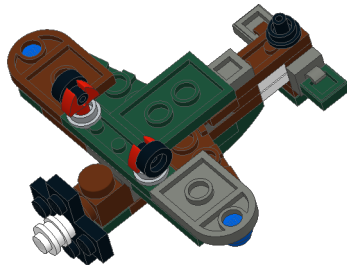

6 1x, 1x, 1x, 1x, 1x

1 **2**

7 1x, 1x, 1x, 1x, 1x

8 1x, 1x, 1x, 1x, 1x, 1x

9 4x, 1x, 1x, 1x, 1x

10 2x, 1x

1 **2** **3**

11

12

SUBSTITUTE: 
Brickarms monopods
for all red bar clips.

13

Cut hose to 1/4"

SPITFIRE PARTS LIST:

Part #	Color	Quantity	Description
85861	Black	1	Plate 1 x 1 Round with Open Stud
15397	Black	1	Plate 3 x 3 Cross
76263	Black	1	Technic Flex-System Hose 3L - cut to 1/4"
20482	Black	2	Tile 1 x 1 Round with Pin and Pin Hole
6141	Blue	2	Plate 1 x 1 Round
4070	Dark Bluish Gray	1	Brick 1 x 1 with Headlight
3024	Dark Bluish Gray	2	Plate 1 x 1
15573	Dark Bluish Gray	2	Plate 1 x 2 with Groove with 1 Centre Stud, without Understud
3623	Dark Bluish Gray	1	Plate 1 x 3
3176	Dark Bluish Gray	1	Plate 3 x 2 with Hole
15712	Dark Bluish Gray	1	Tile 1 x 1 with Clip (Thick C-Clip)
3070b	Dark Bluish Gray	1	Tile 1 x 1 with Groove
3024	Dark Green	1	Plate 1 x 1
3023	Dark Green	1	Plate 1 x 2
3710	Dark Green	1	Plate 1 x 4
3021	Dark Green	1	Plate 2 x 3
11477	Dark Green	1	Slope Brick Curved 2 x 1
3070b	Dark Green	4	Tile 1 x 1 with Groove
63864	Dark Green	1	Tile 1 x 3 with Groove
41770	Dark Green	1	Wing 2 x 4 Left
85861	Light Bluish Gray	2	Plate 1 x 1 Round with Open Stud
	Gunmetal	2	Brickams monopods
47905	Reddish Brown	2	Brick 1 x 1 with Studs on Two Opposite Sides
3024	Reddish Brown	2	Plate 1 x 1
6141	Reddish Brown	1	Plate 1 x 1 Round
3023	Reddish Brown	1	Plate 1 x 2
15573	Reddish Brown	1	Plate 1 x 2 with Groove with 1 Centre Stud, without Understud
3710	Reddish Brown	1	Plate 1 x 4
3176	Reddish Brown	1	Plate 3 x 2 with Hole
98138	Reddish Brown	1	Tile 1 x 1 Round with Groove
15712	Reddish Brown	1	Tile 1 x 1 with Clip (Thick C-Clip)
3069b	Reddish Brown	2	Tile 1 x 2 with Groove
41769	Reddish Brown	1	Wing 2 x 4 Right
3024	Trans Clear	1	Plate 1 x 1
3070b	Trans Clear	1	Tile 1 x 1 with Groove
3024	White	1	Plate 1 x 1
6141	White	2	Plate 1 x 1 Round
3070b	White	1	Tile 1 x 1 with Groove